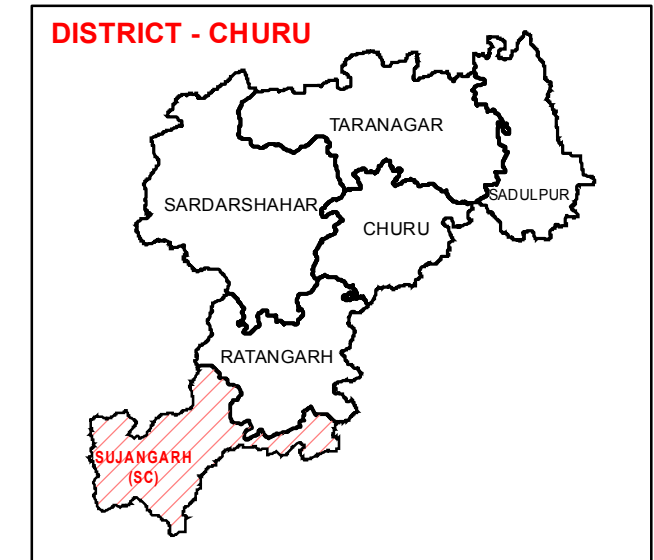

ASSEMBLY CONSTITUENCY - SUJANGARH (SC)-24 DISTRICT - CHURU

Legend

- Ⓣ Tehsil Headquarter
- Ⓡ ILR Headquarter
- Ⓟ Patwar Circle Headquarter
- Tehsil Name Tehsil Boundary
- ILR Circle Name ILR Circle Boundary
- Patwar Circle Patwar Circle Boundary
- Village Name Village Boundary