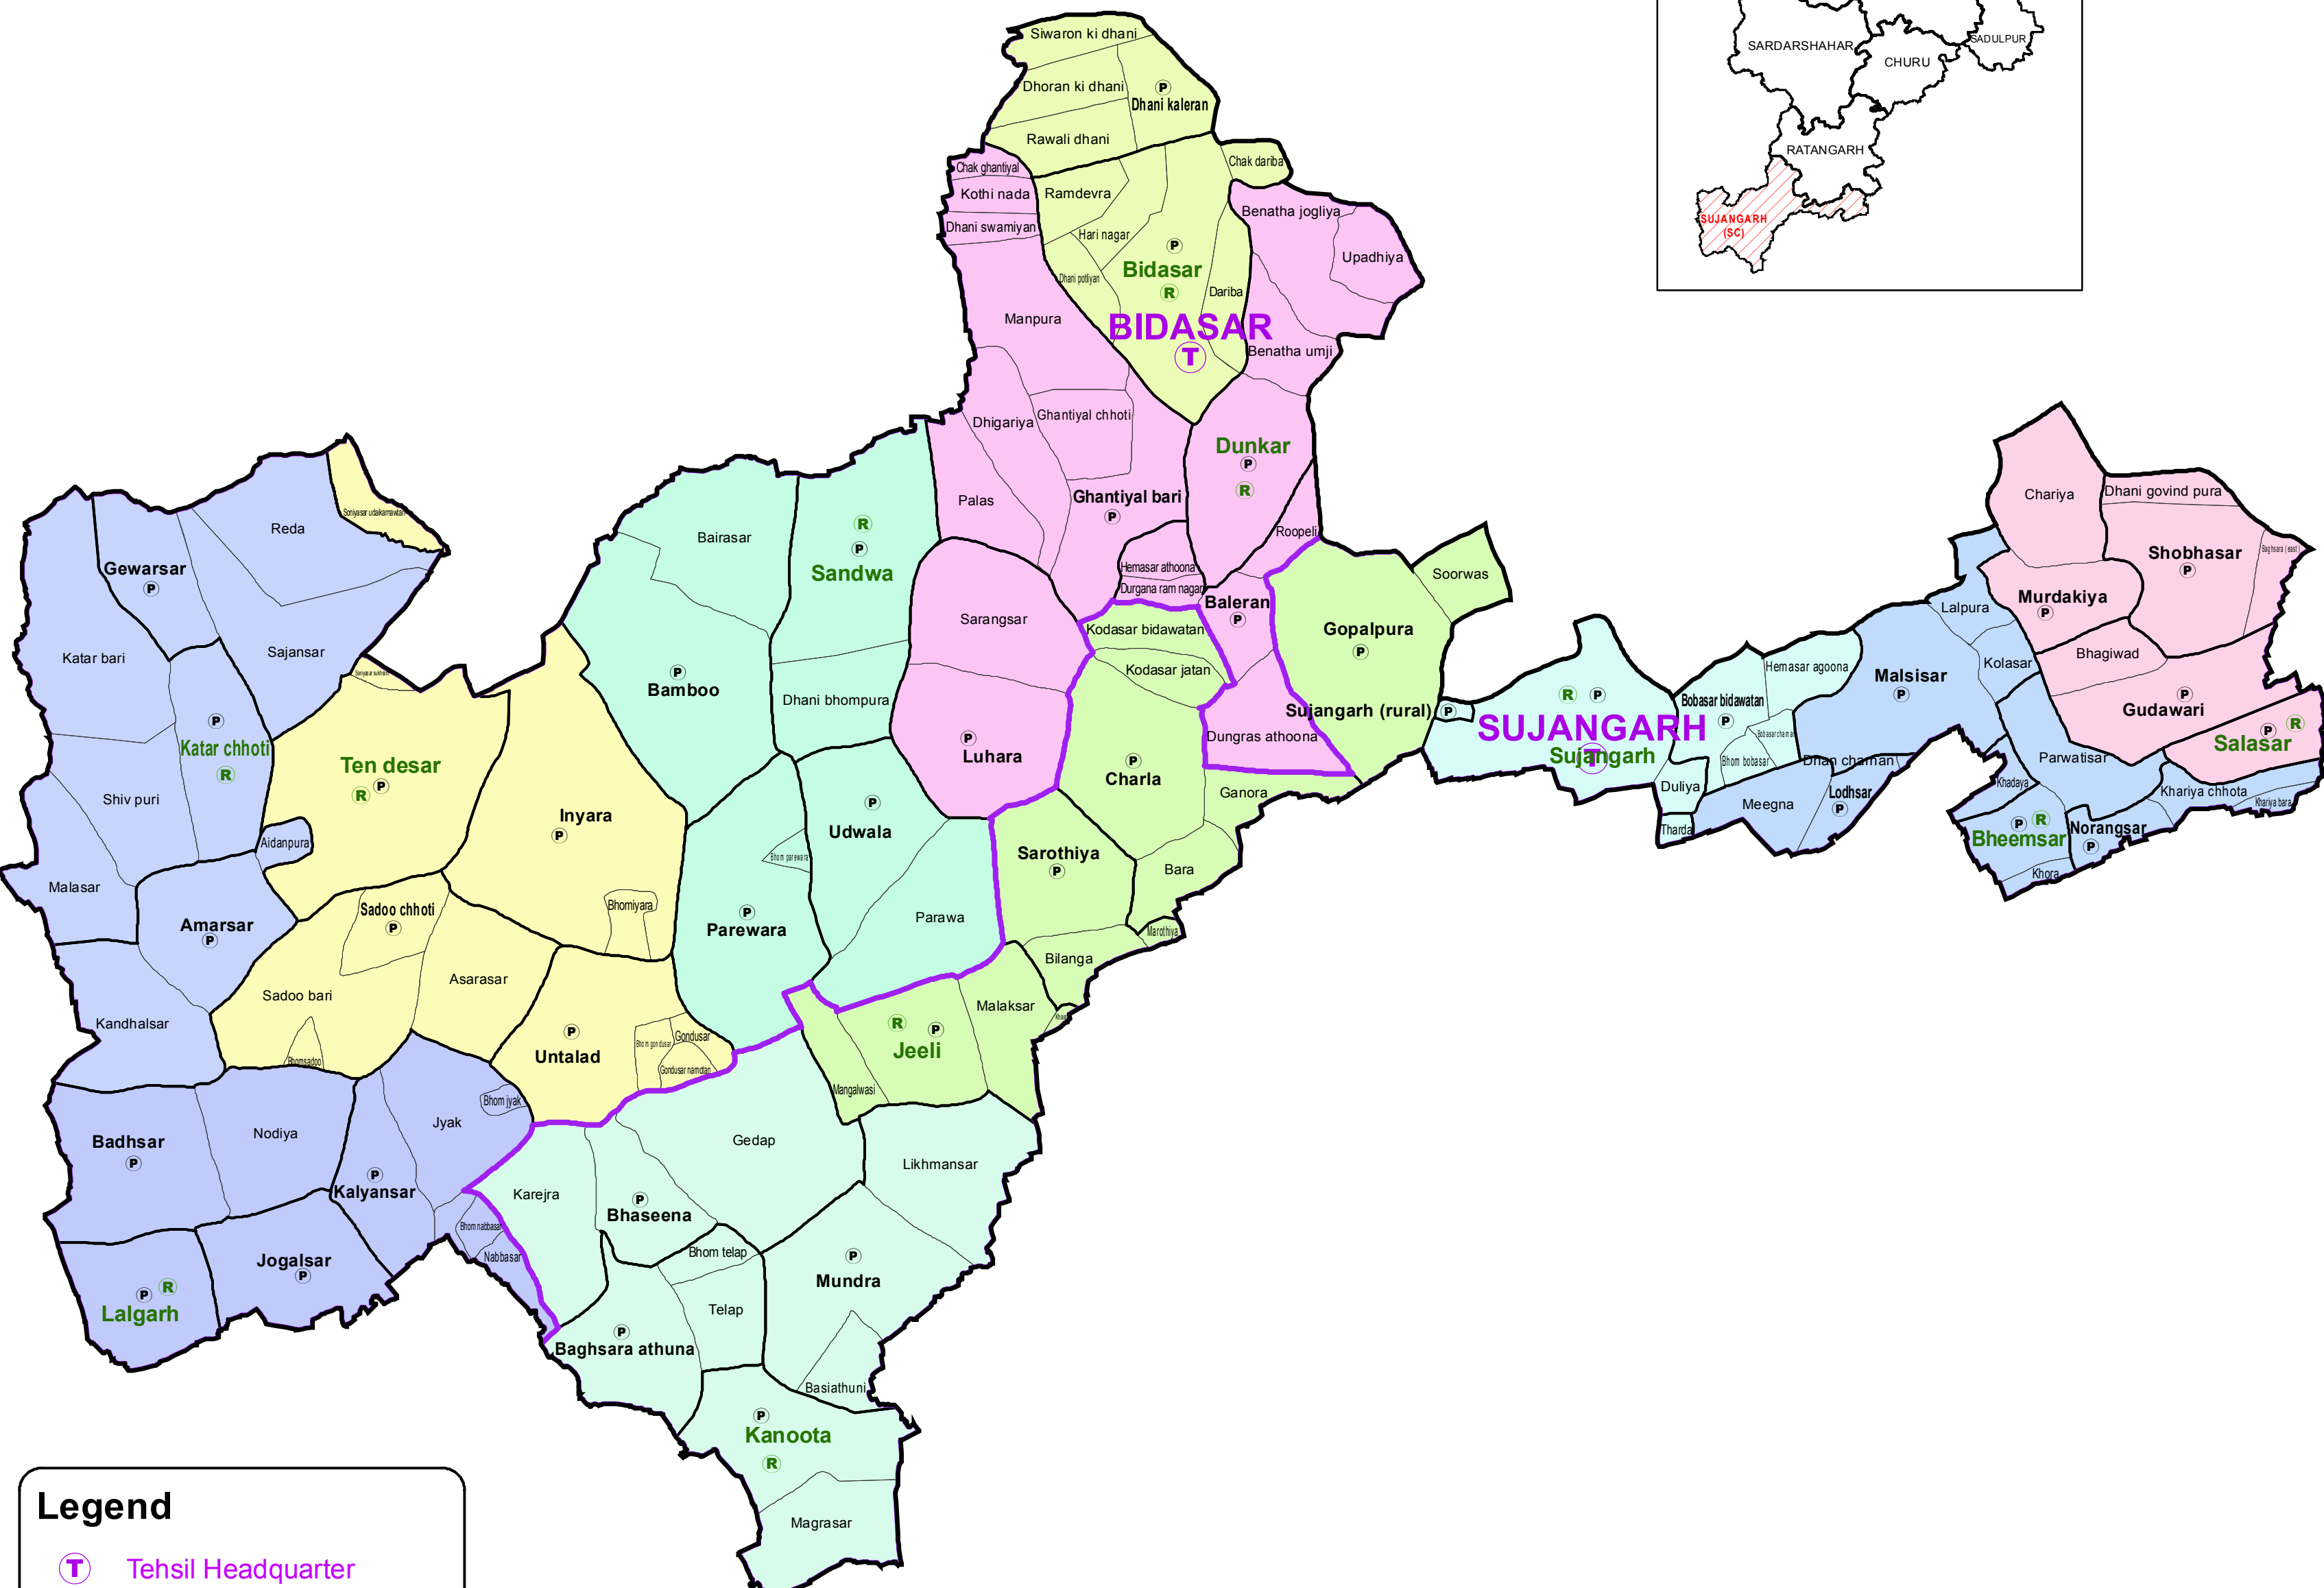

ASSEMBLY CONSTITUENCY - SUJANGARH (SC)-24 DISTRICT - CHURU

Legend

- Ⓣ Tehsil Headquarter
- Ⓡ ILR Headquarter
- Ⓟ Patwar Circle Headquarter
- Tehsil Name Tehsil Boundary
- ILR Circle Name ILR Circle Boundary
- Patwar Circle Patwar Circle Boundary
- Village Name Village Boundary